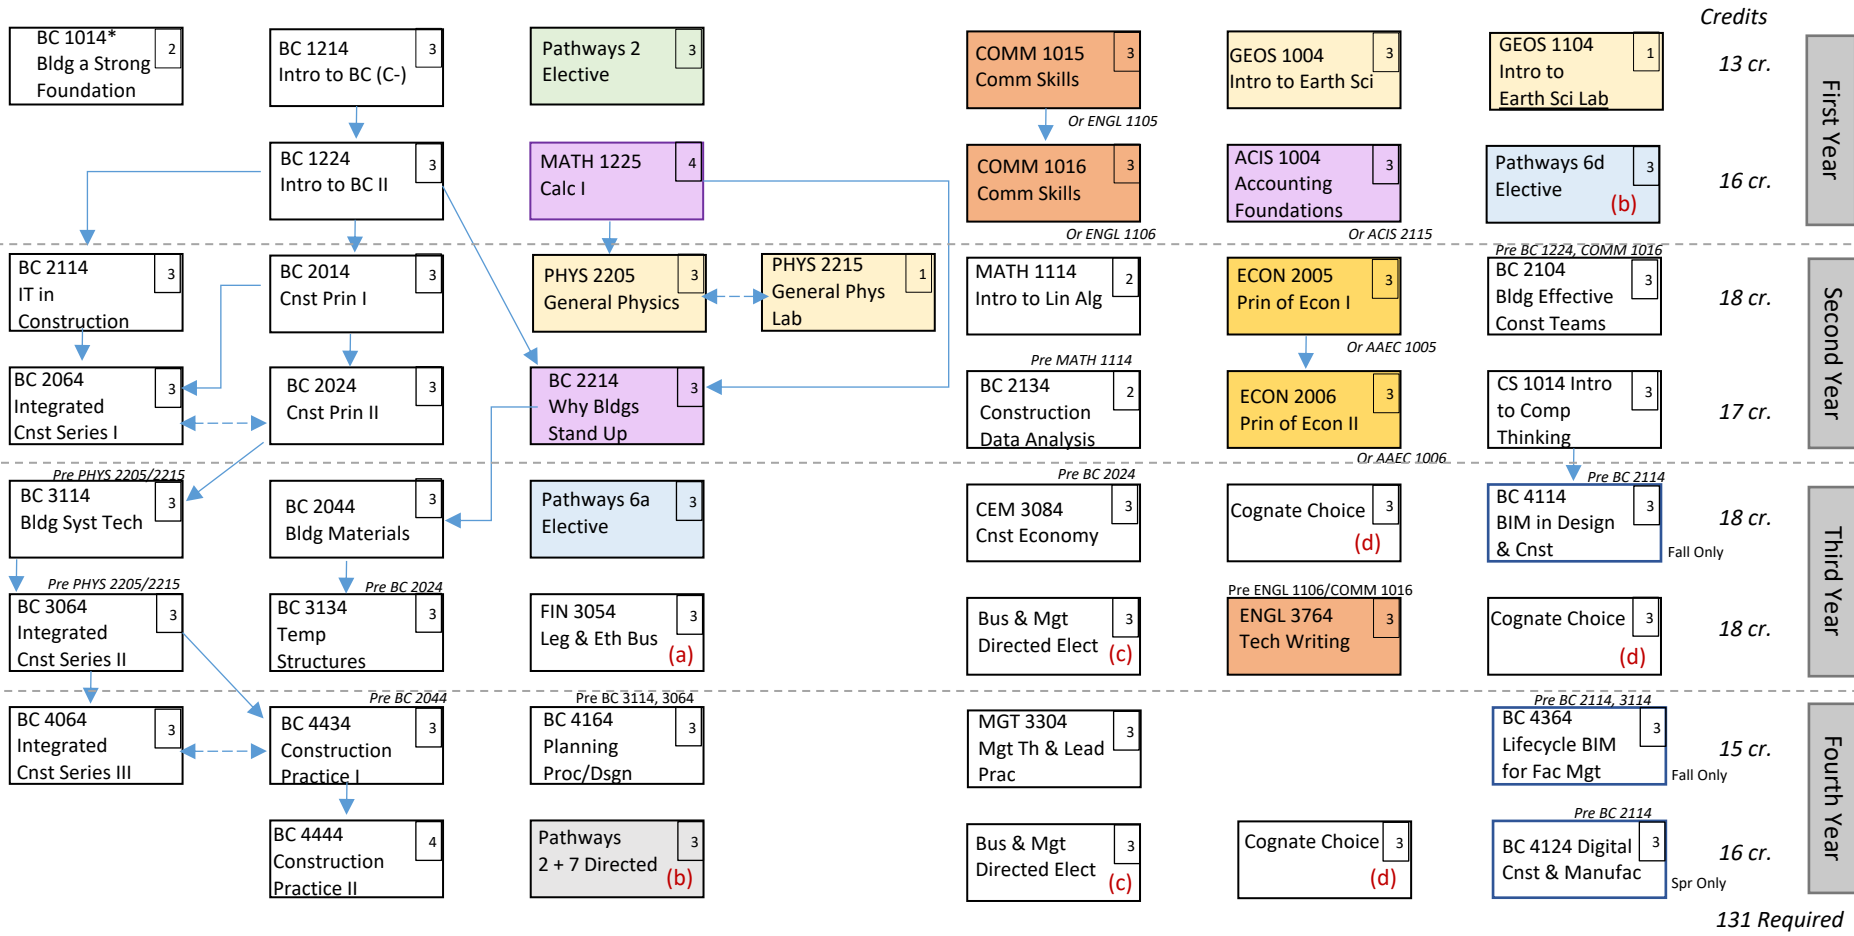

Name	ID	Entry Date	Information Systems in the Built Environment (ISBE) Entering 2022
Signature	Date(s)	Exp Grad Date	

NOTES

- (a) Junior Standing Required
- (b) See advisor for electives that fulfill this requirement.

- (c) Bus/Mgt Electives: AAEC 3324, AAEC 3454, AAEC 4754, ACIS 2116, ISE 4004, MGT 2064, MGT 3064, MKTG 3104, MKTG 4734, UAP/REAL 2004

- (d) Cognate choices are to made in consultation with your academic advisor, and are developed to either be a professional support or to develop a personal interest. At least one course must be an upper-division course.

*BC 1014 is a first-year experience and though required for incoming freshmen, it is not counted toward degree credit fulfillment but can be used as elective credits.

-Students are responsible for checking all prerequisites, co-requisites, and semester offerings.
 -Courses marked with a C- require completing the course with this minimum grade.