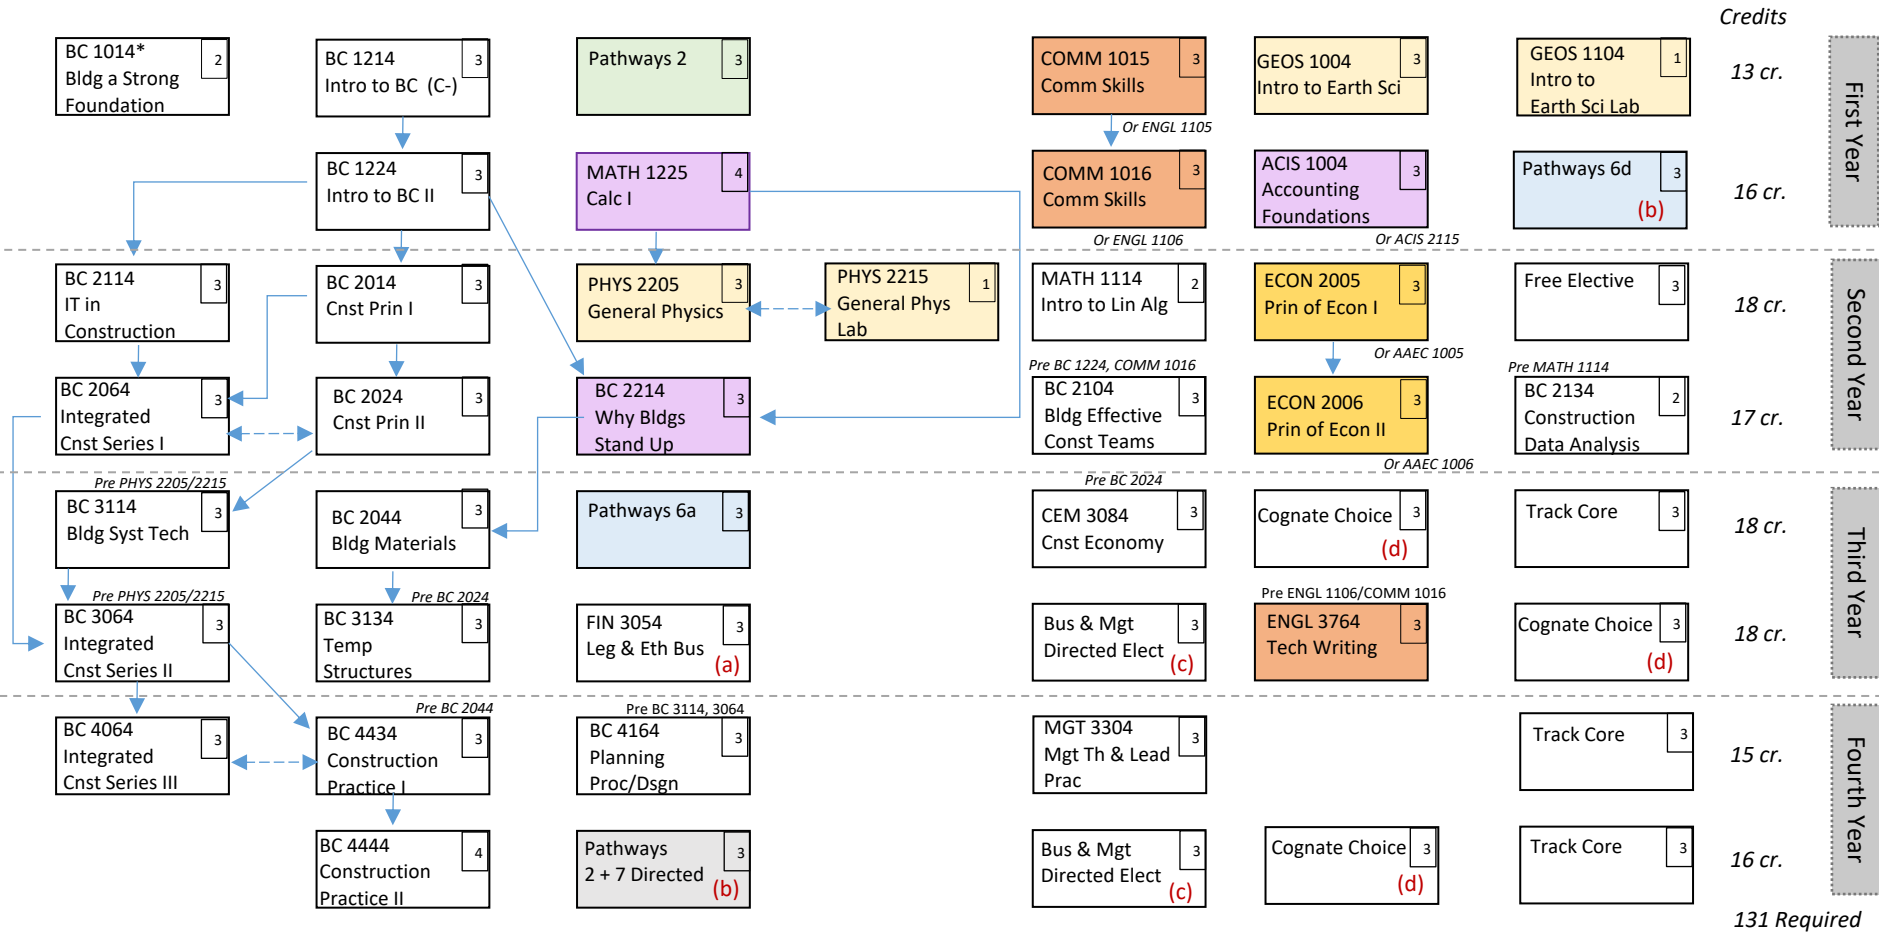

Name	ID	Entry Date	BC Core Entering 2022
Signature	Date(s)	Exp Grad Date	

NOTES

- (a) Junior Standing Required
- (b) See advisor for electives that fulfill this requirement.

- (c) Bus/Mgt Electives: AAEC 3324, AAEC 3454, AAEC 4754, ACIS 2116, ISE 4004, MGT 2064, MGT 3064, MKTG 3104, MKTG 4734, UAP/REAL 2004

- (d) Cognate choices are to be made in consultation with your academic advisor, and are developed to either be a professional support or to develop a personal interest. At least one course must be an upper-division course.

*BC 1014 is a first-year experience and though required for incoming freshmen, it is not counted toward degree credit fulfillment but can be used as elective credits.

-Students are responsible for checking all prerequisites, co-requisites, and semester offerings.
-Courses marked with a C- require completing the course with this minimum grade.

PATHWAYS